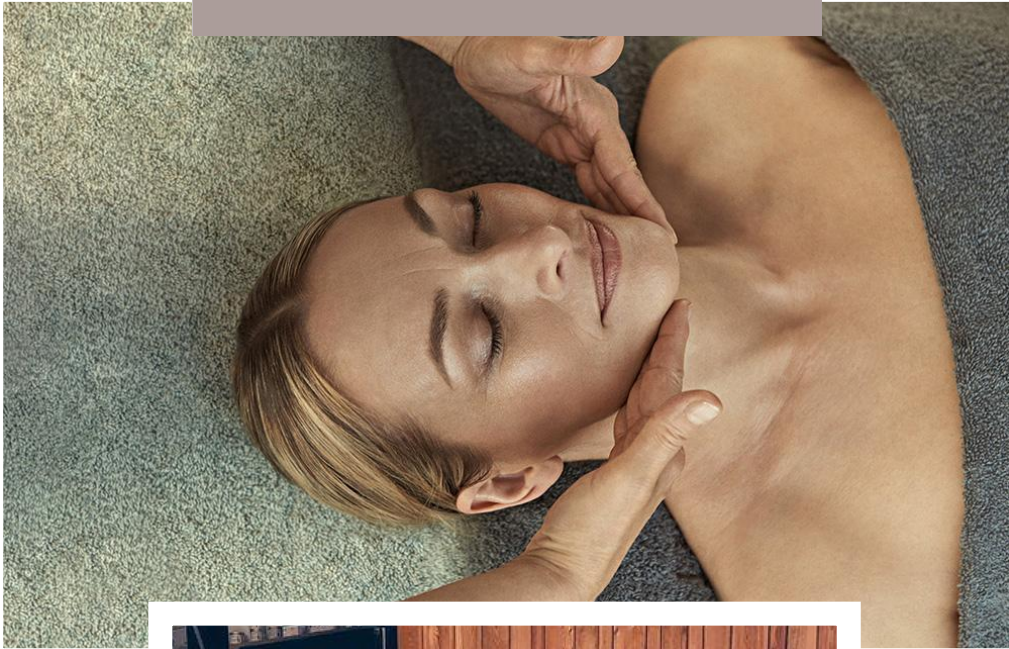

Spa Treatment Menu

Fermain Valley

TREE HOUSE SPA

Face

Anti-Ageing Facials

ELEMIS Pro-Glow Genius Facial	70 minutes	£107
ELEMIS Pro-Glow Smooth Facial	55 minutes	£85

Skin Solutions Facials

(Tailored by your therapist)